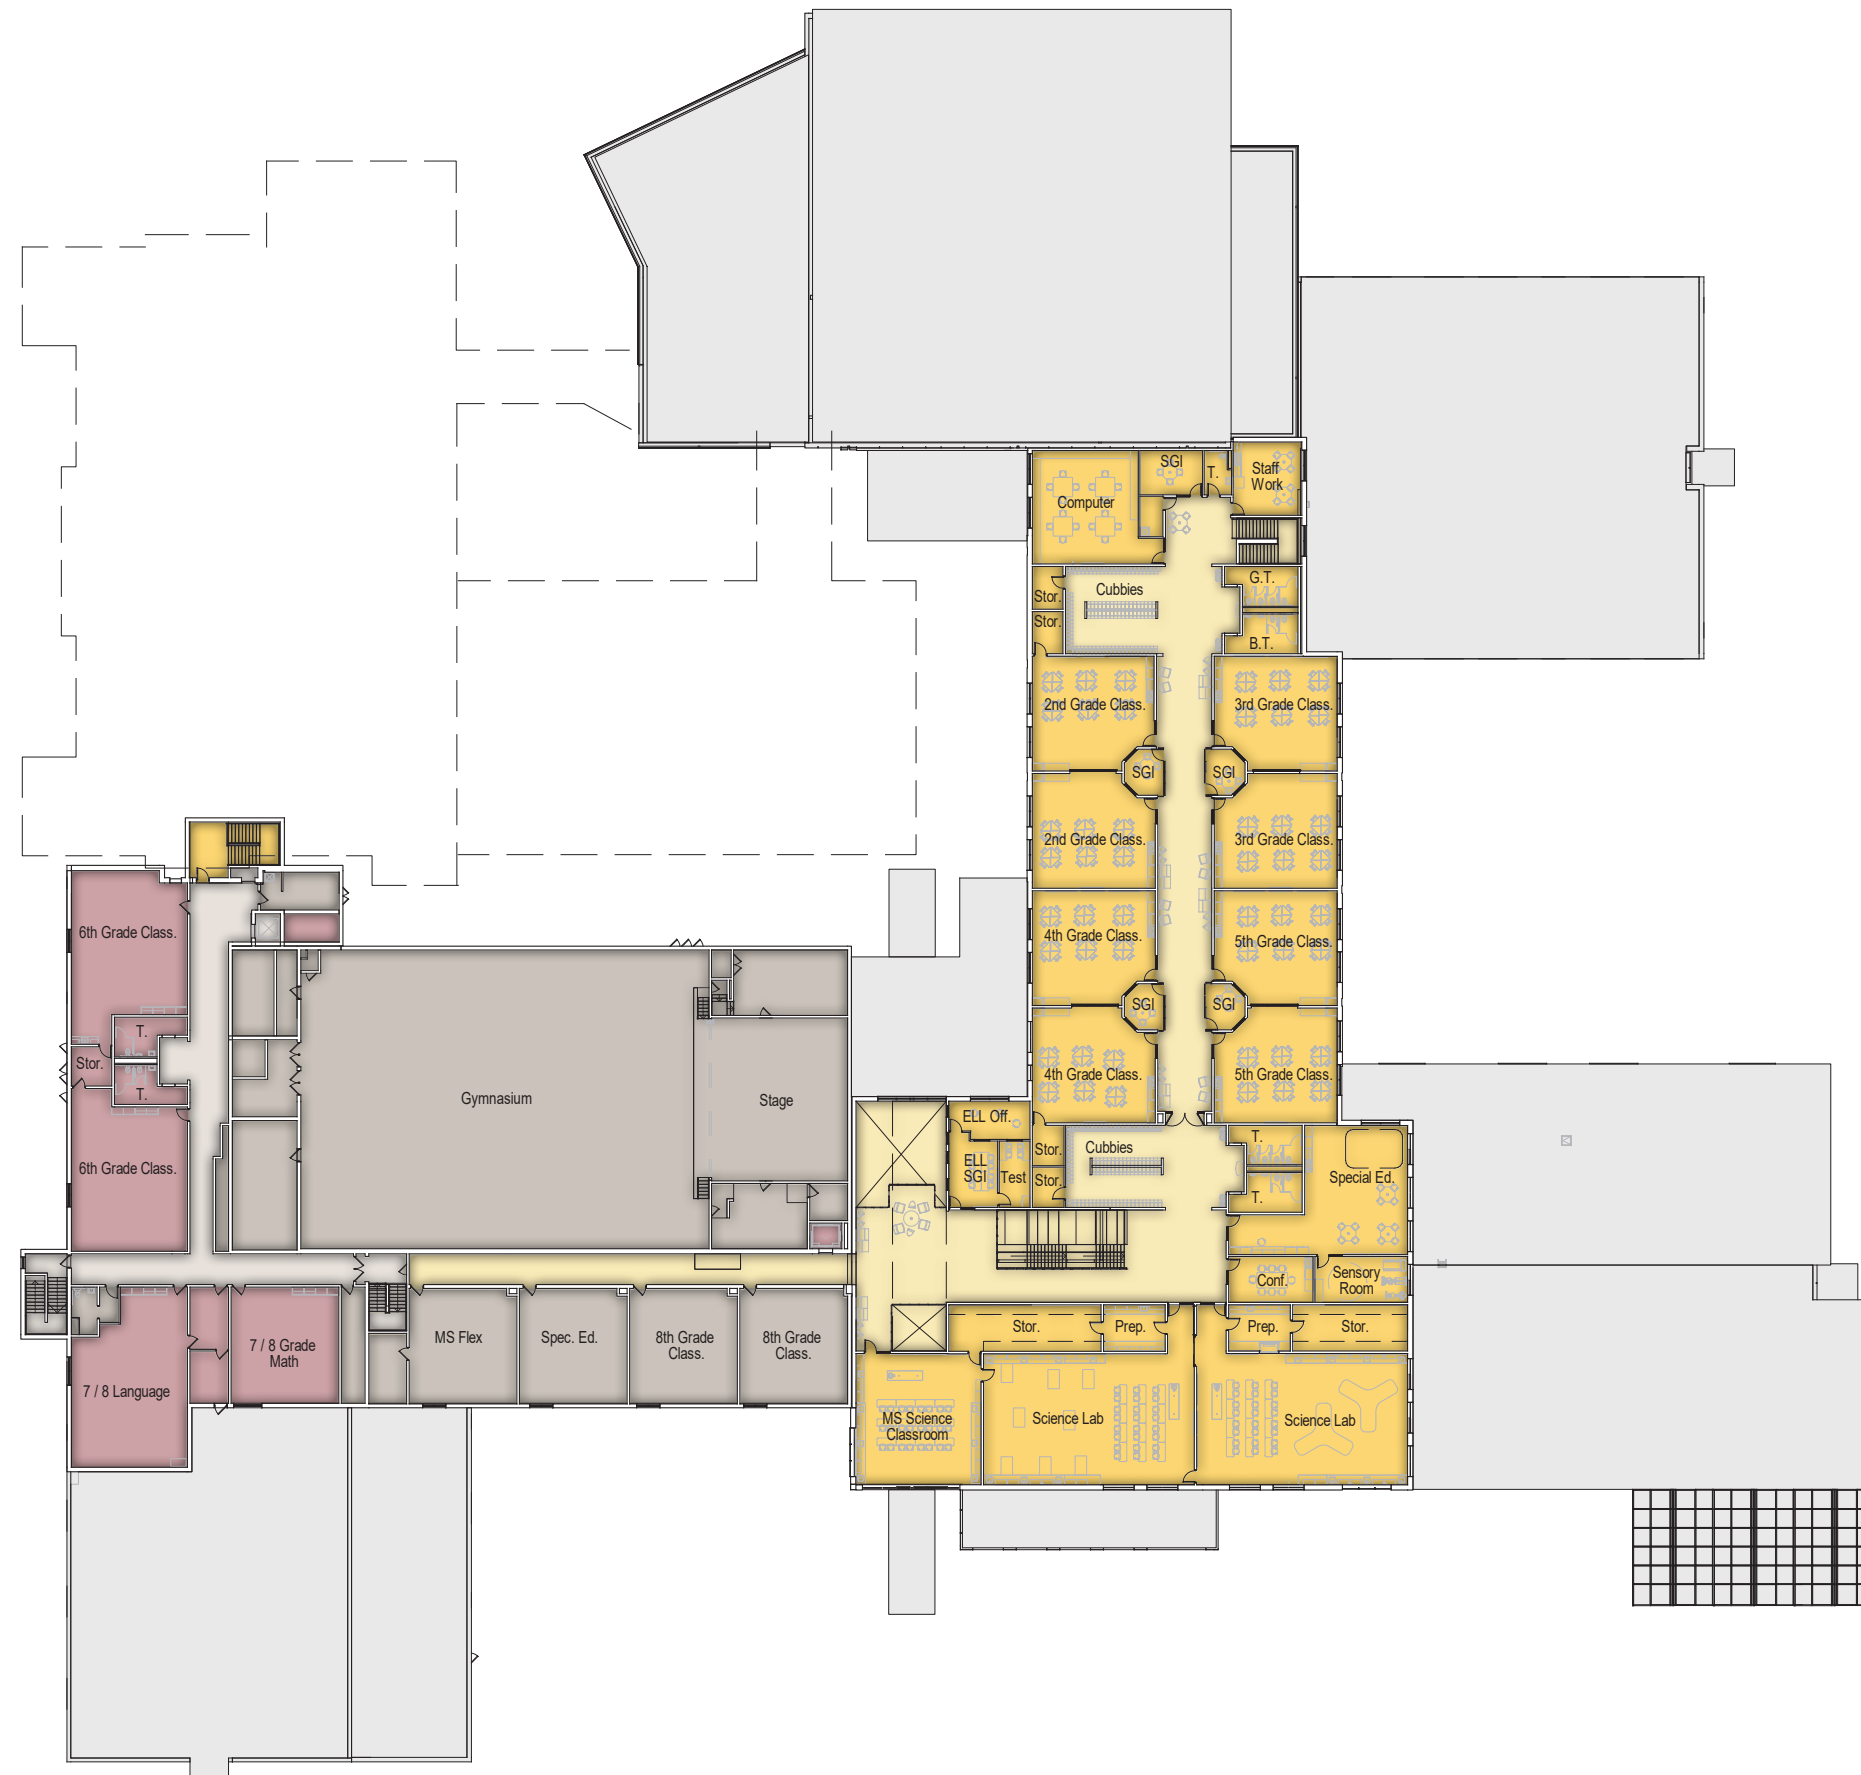

First Floor Plan
 SCALE: 1" = 50' - 0"

Second Floor
 SCALE: 1" = 50' - 0"